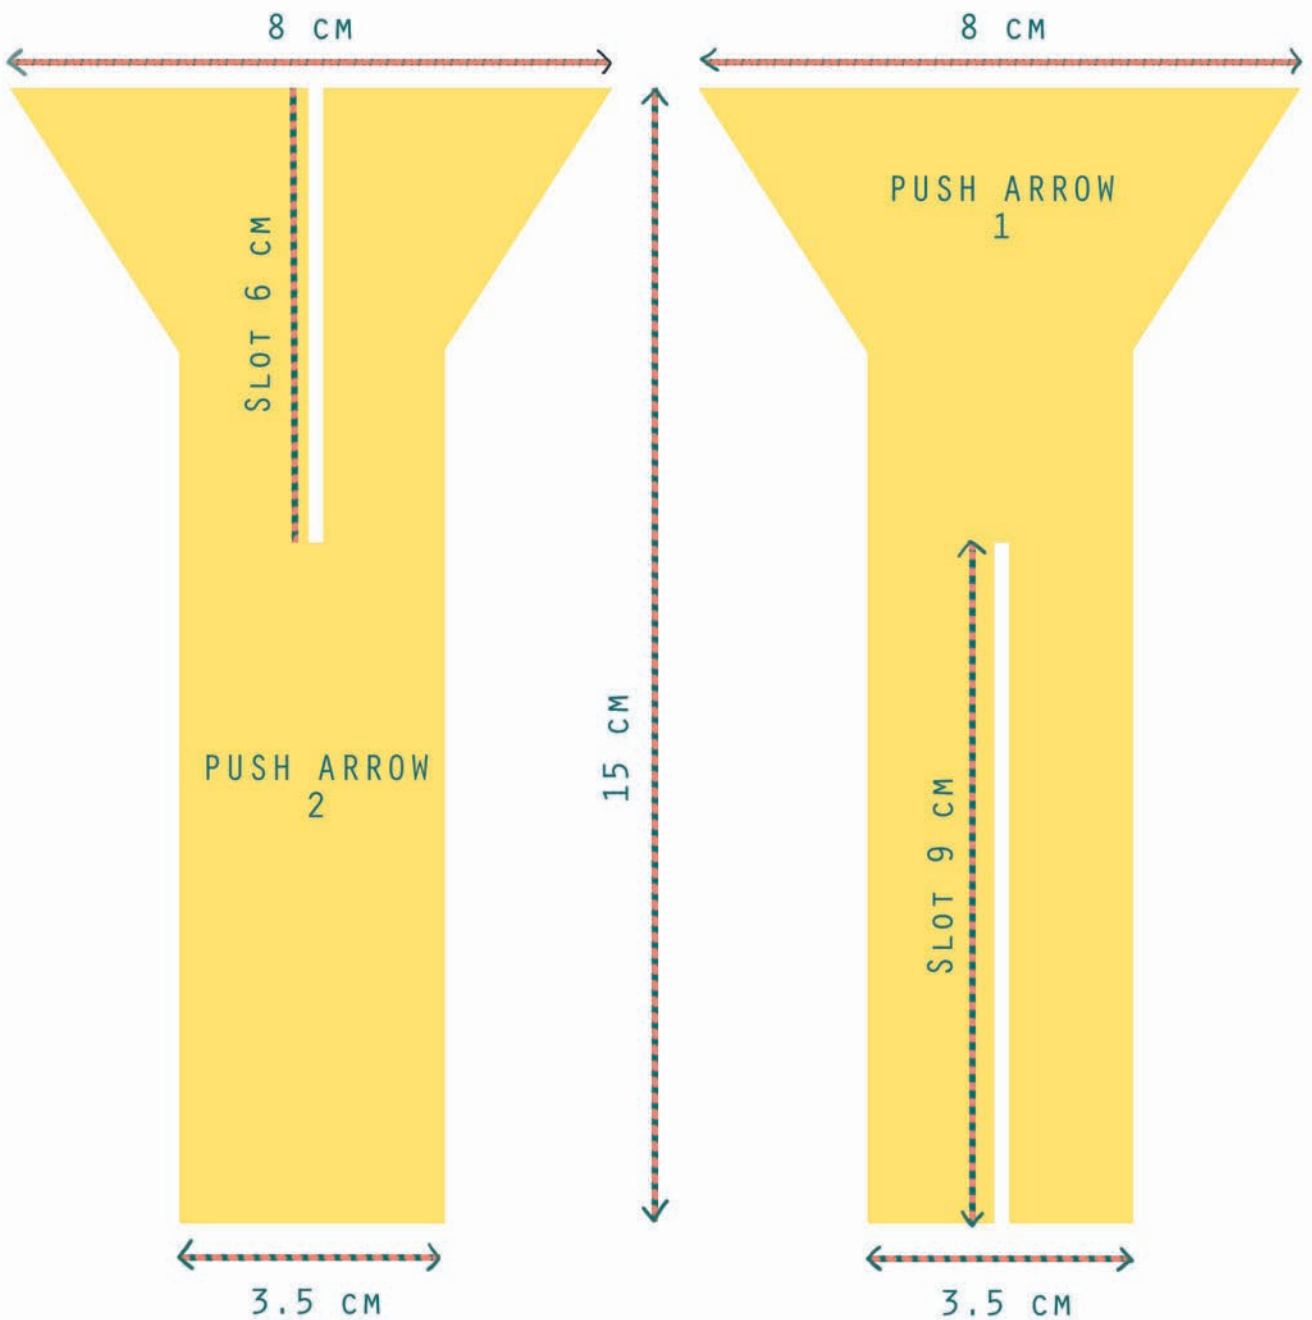

# SUPER DUPER MOUSE SHOOTER

TEMPLATE 1

15 cm

# SUPER DUPER MOUSE SHOOTER

TEMPLATE 2

HANDLE 1

SLOT 7 CM

22 cm

HANDLE 2

SLOT 8 CM

# SUPER DUPER MOUSE SHOOTER

TEMPLATE 3

MOUSE

x 6